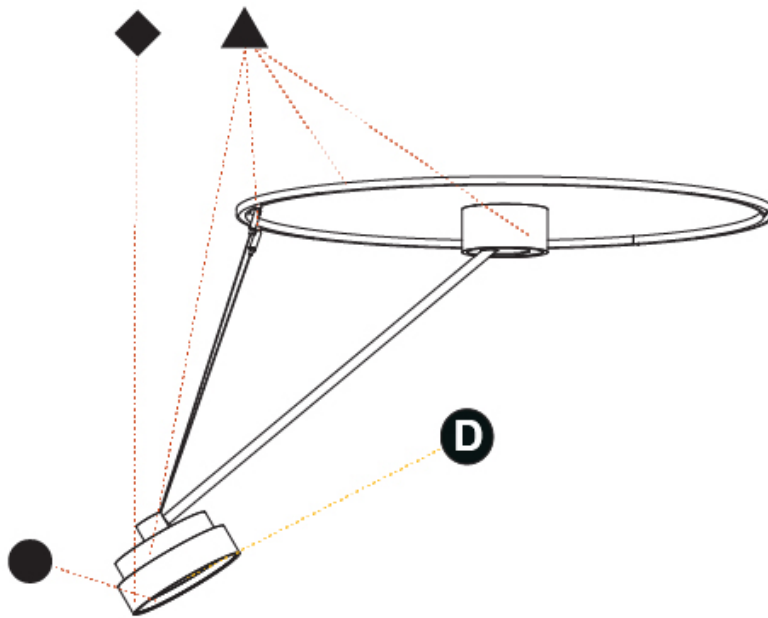

SIGN DIVA DANCER KORONA SUSPENSION

A30878-

PROJECT	_____
TYPE	_____
SPECIFIER	_____
QUANTITY	_____
DATE	_____