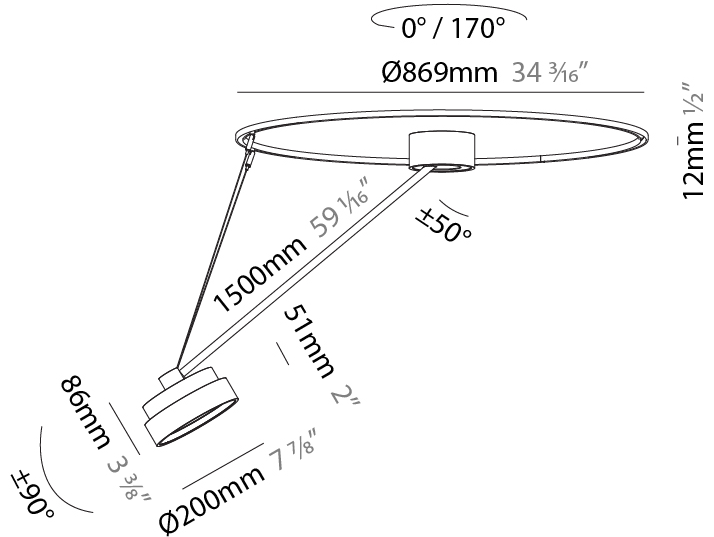

GENERAL

Series: Sign Diva Dancer
Subseries: Sign Diva Dancer Korona
Brand: Prolicht
Division: Architectural
Mounting Type: Suspension
Mounting Location: Ceiling
Subcategory: Pendant

PHYSICAL

Shape: Round
Diameter (mm): 200
Diameter (in): 7 7/8
Height (mm): 1620
Height (in): 63 3/4
Light Distribution: Adjustable / Direct
Weight (kg): 3.3
Weight (lbs): 7.26
Diffuser: PMMA - Opal / Micro-Prism / Sparkling Secret / Vintage Industrial
Fixture Finish: SSR / BKV / CWI / CRY / HAB / UFT / ITA / RUA / FTG / MYG / LOD / PUS / FRO / FUP / KIA / POP / BLS / SPG / MEY / GOH / GUM / CHC / COM / ABZ / JAG / OBR / MOS / ROR
Fixture Material: Extruded Aluminum / Steel

ELECTRICAL

Lamp Type: LED (Zhaga Standard)
Input Wattage (W): 11
Total Output Wattage (W): 10
Dimming: Tri-Mode (Non-Dimming and Phase Dimming (120Vac only) and 0-10V Dimming)
Driver Included: Yes
Driver Location: Integrated
Driver Type: Constant Current - Universal
Driver Class: Class 2
Input Voltage (V): 120 - 277
Constant Current (MA): 350

LED

Color Temperature (°K): 2700 / 3000 / 3500 / 4000
Max. Delivered Lumen (lm): 860 / 1080 / 1088 / 1110
CRI: >90 CRI
Lamp Life (hrs): 50000

OPTICAL

Adjustability: Rotational Canopy 170°; Tilting Canopy ±50°; Tilting Head ±90°

RATINGS AND CERTIFICATIONS

Certified By: Certified for North American Standards
IP rating: IP20